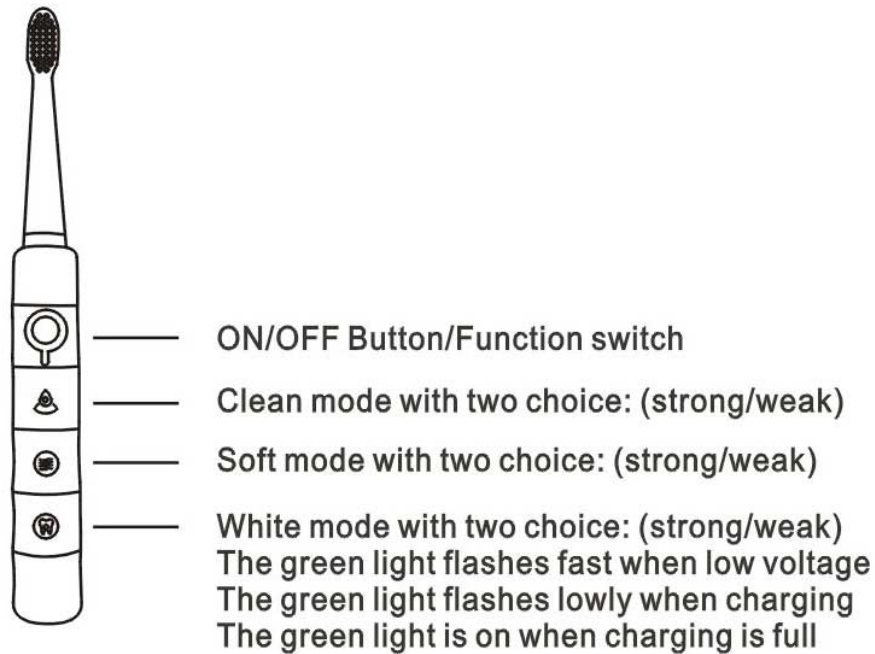

Product Features

1. High-frequency sonic vibration: 31,000 times per minute high-frequency acoustic vibration, just 15 days, you can remove the stains (including tea stains, smoke stains), to achieve whitening effect
2. Ergonomic design: waterproof non-slip, feel comfortable, safe and reliable
3. USB fast charge design ,Unplug the waterproof plug at the bottom of the toothbrush. Plug the DC plug of the charging cable into the charging port at the bottom of the toothbrush before inserting it, and then insert the USB plug into the computer or the USB plug on the 5V. The maximum charging time is 6 hours. The green light flashes lowly when charging, and the green light is on when charging is full.
4. Three brush head: standard with three soft brush heads, can be replaced anytime, anywhere, long-term care of your oral health
5. Safety brush cap more healthy: configure the security brush cap, not only to prevent bacterial invasion, more conducive to carry convenient and healthy

Name of each part