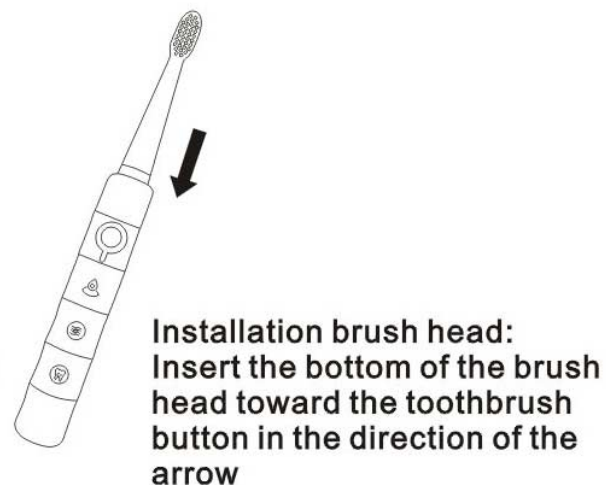

Brushhead installation